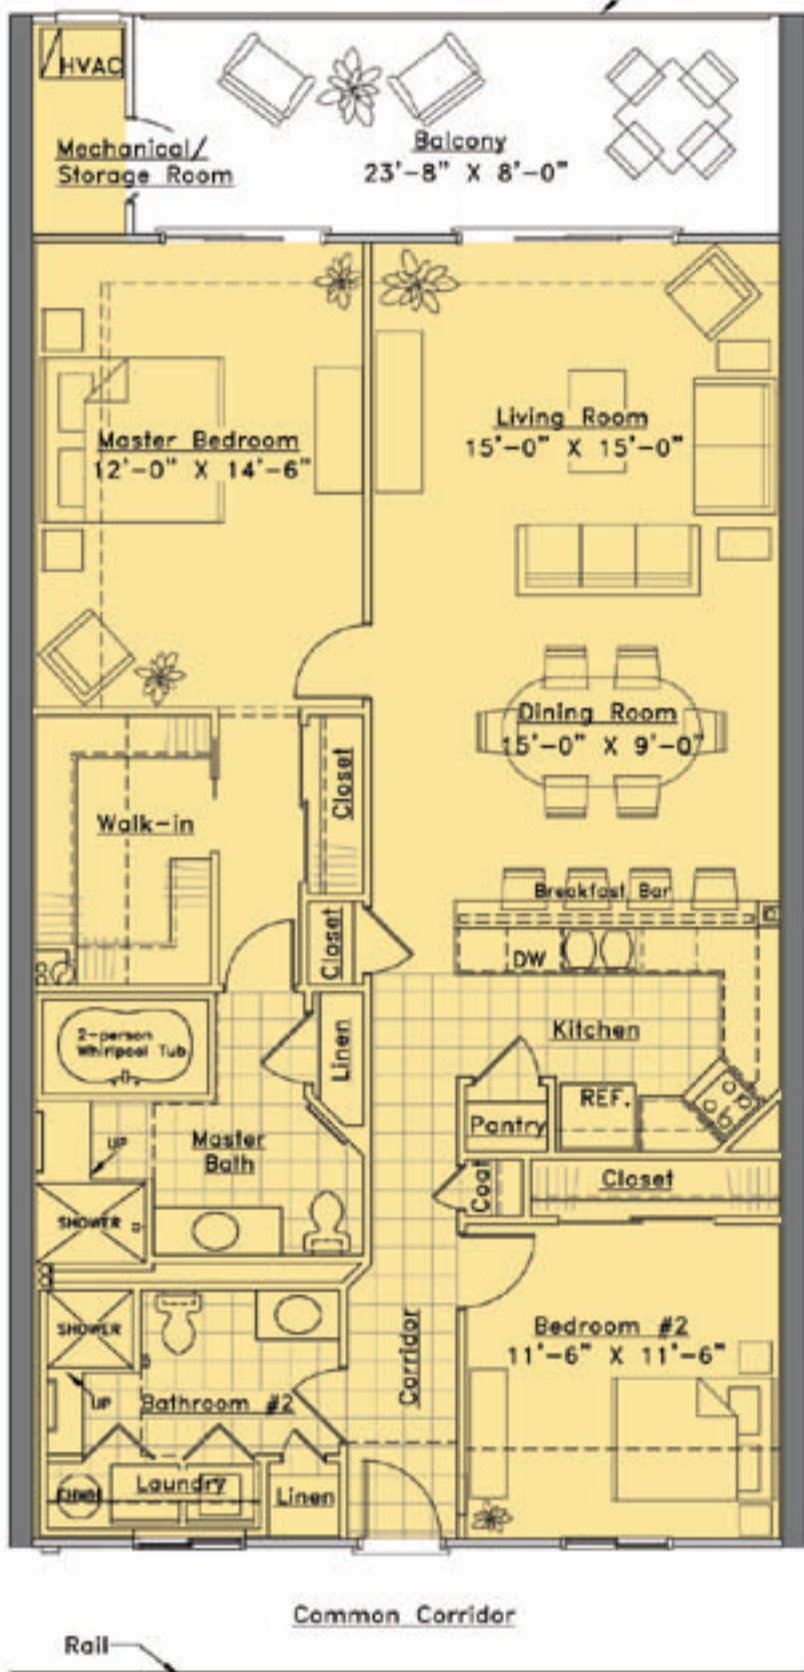

Pine Lake

Rail

Two Bedroom Unit Standard Plan

1,344 sf